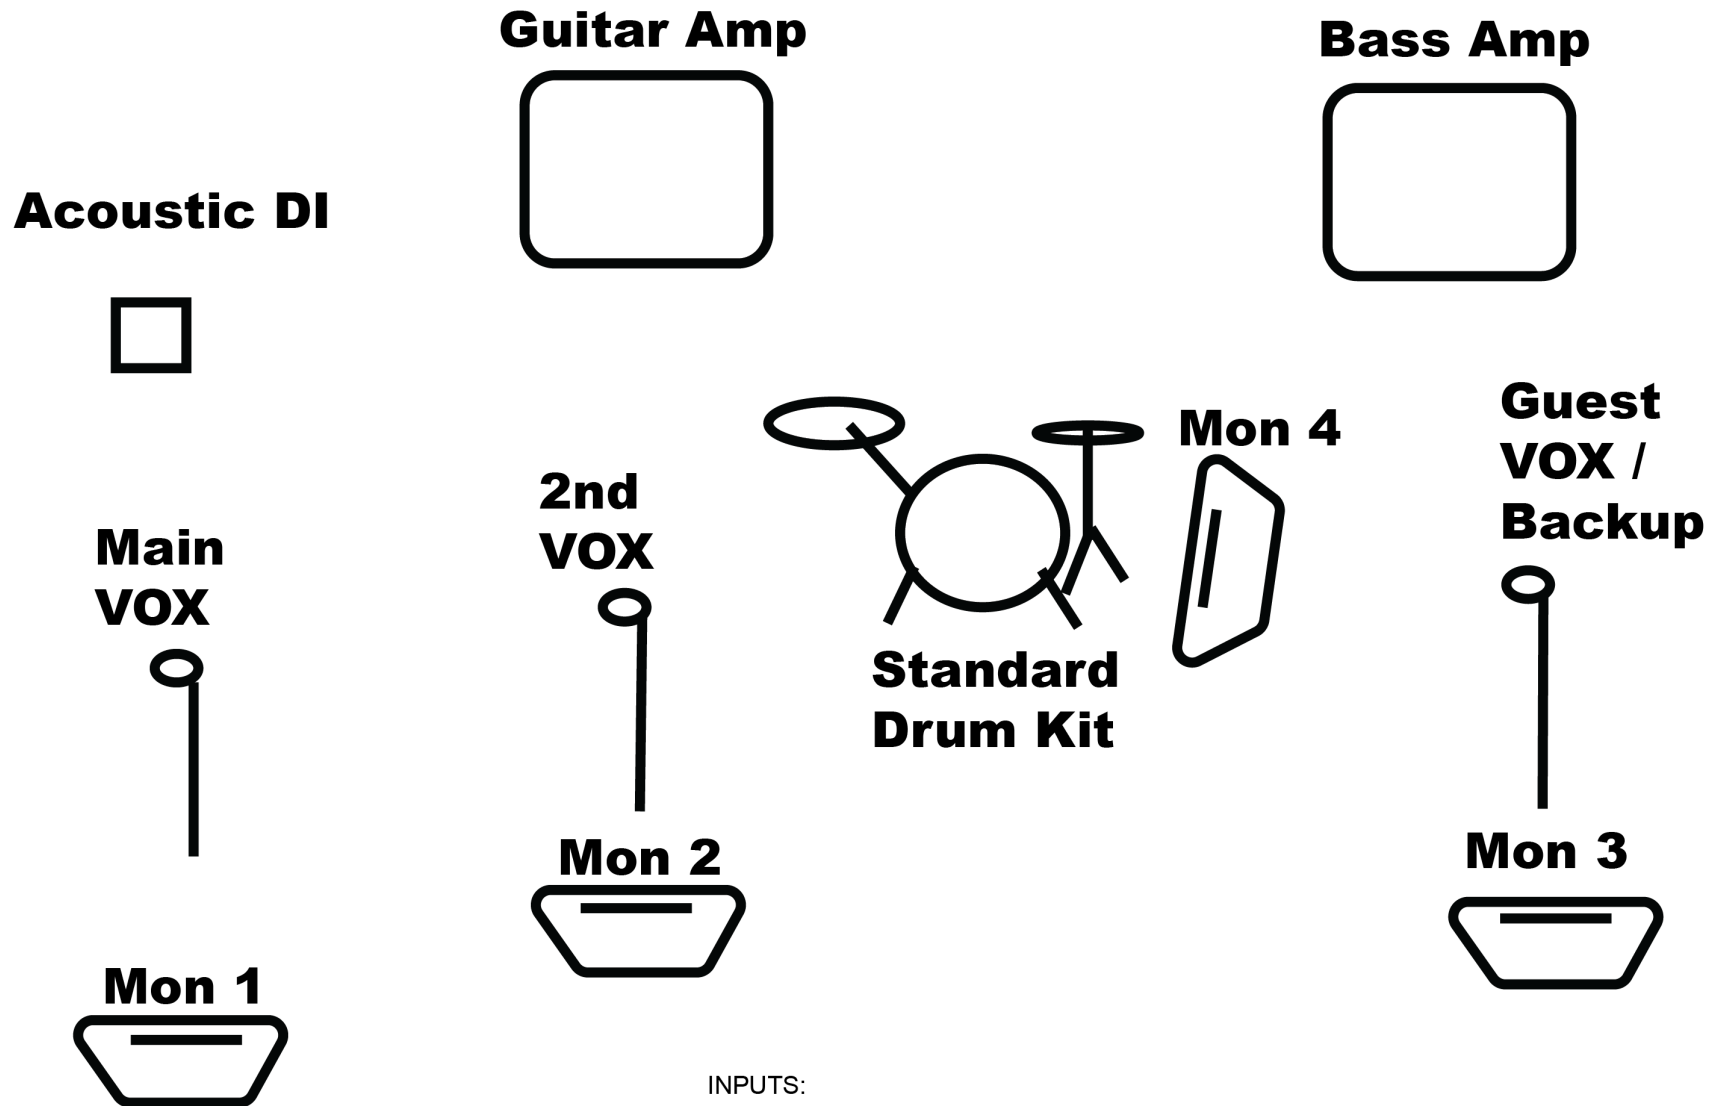

# Prairie Sharks Stage Plot / Input List

## INPUTS:

- Standard Drums: Kick/Snare/Toms/Hat/OH
- Main Vox
- DI Acoustic Guitar
- 2nd Vox
- Mic: Electric Guitar Amp
- Mic or DI: Bass Amp
- Guest Vocal Mic (optional)